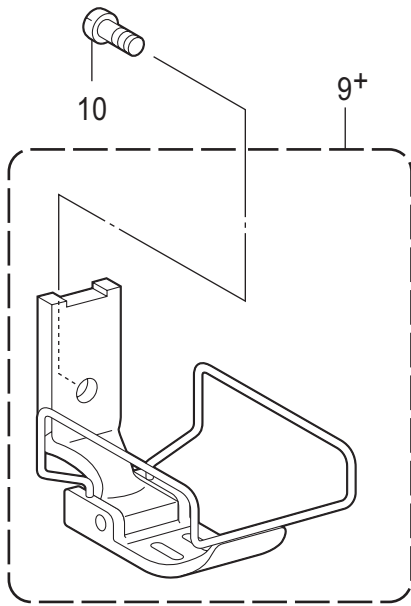

## J. 定规部件 / Gauge parts

参照号	零部件序号	数量	零部件名称	NAME OF PARTS	RM
1+	* P.62-64	1	针夹左组件	NEEDLE CLAMP ASSY, L	
2+	* P.62-64	1	针夹右组件	NEEDLE CLAMP ASSY, R	
3	013660412	2	固定螺钉 SM3.18-40X4	SET SCREW (CP) SM3.18-40X4	
4	S13085001	2	螺钉 SM3.18	SET SCREW, SM3.18	
5	149831101	2	螺钉 SM3.18	SET SCREW SM3.18	
6+	* P.62-64	1	针板	NEEDLE PLATE	
7	S11244001	1	螺钉 SM4.37	SCREW, SM4.37	
8	SC0568001	1	平头螺钉 SM4.37-40X8	SCREW FLAT SM4.37-40X8	
9+	* P.62-64	1	压脚组件	PRESSER FOOT ASSY	
10	113050001	1	螺钉 SM3.57	SCREW, SM3.57	
11+	* P.62-64	1	送布牙	FEED DOG	
12	S07494001	2	螺钉 SM3.18X7	SCREW, W/SOCKET SM3.18X7	
			<用于-403>	<For -403>	
13+			机针 DPX5...(#14)	NEEDLE DPX5...(#14)	
			<用于-405>	<For -405>	
13+			机针 DPX5...(#22)	NEEDLE DPX5...(#22)	