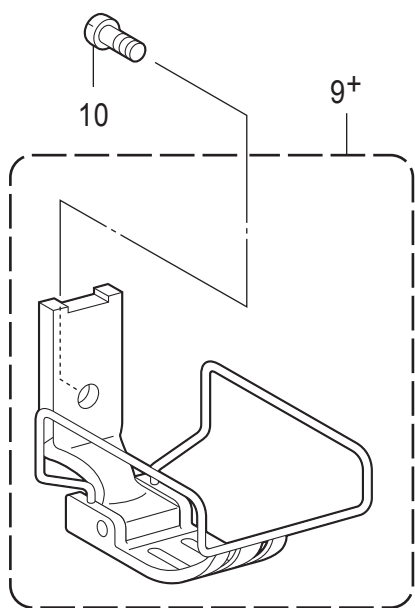

## J. 定规部件 / Gauge parts

参照号	零部件序号	数量	零部件名称	NAME OF PARTS	RM
1+	* P.62-64	1	针夹左组件	NEEDLE CLAMP ASSY, L	
2+	* P.62-64	1	针夹右组件	NEEDLE CLAMP ASSY, R	
3	013660412	2	固定螺钉 SM3.18-40X4	SET SCREW (CP) SM3.18-40X4	
4	S13085001	2	螺钉 SM3.18	SET SCREW, SM3.18	
5	149831101	2	螺钉 SM3.18	SET SCREW SM3.18	
6+	* P.62-64	1	针板	NEEDLE PLATE	
7	S11244001	1	螺钉 SM4.37	SCREW, SM4.37	
8	SC0568001	1	平头螺钉 SM4.37-40X8	SCREW FLAT SM4.37-40X8	
9+	* P.62-64	1	压脚组件	PRESSER FOOT ASSY	
10	113050001	1	螺钉 SM3.57	SCREW, SM3.57	
11+	* P.62-64	1	送布牙	FEED DOG	
12	S07494001	2	螺钉 SM3.18X7	SCREW, W/SOCKET SM3.18X7	
			<用于-403>	<For -403>	
13+			机针 DPX5...(#14)	NEEDLE DPX5...(#14)	
			<用于-405>	<For -405>	
13+			机针 DPX5...(#22)	NEEDLE DPX5...(#22)	