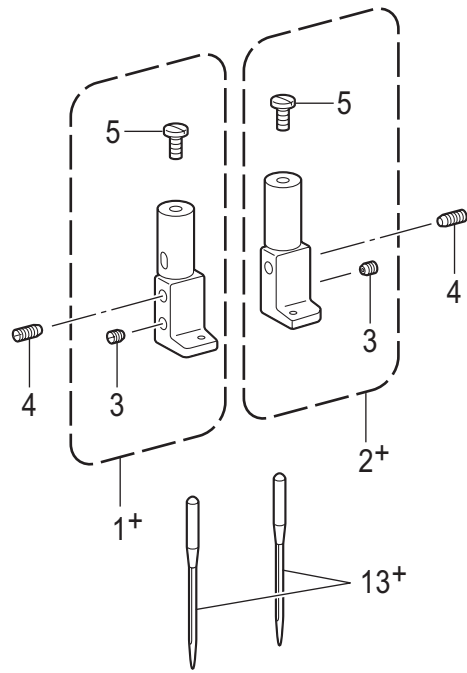

## J. 定规部件 / Gauge parts

参照号	零部件序号	数量	零部件名称	NAME OF PARTS	RM
1+	* P.62-64	1	针夹左组件	NEEDLE CLAMP ASSY, L	
2+	* P.62-64	1	针夹右组件	NEEDLE CLAMP ASSY, R	
3	013660412	2	固定螺钉 SM3.18-40X4	SET SCREW (CP) SM3.18-40X4	
4	S13085001	2	螺钉 SM3.18	SET SCREW, SM3.18	
5	149831101	2	螺钉 SM3.18	SET SCREW SM3.18	
6+	* P.62-64	1	针板	NEEDLE PLATE	
7	S11244001	1	螺钉 SM4.37	SCREW, SM4.37	
8	SC0568001	1	平头螺钉 SM4.37-40X8	SCREW FLAT SM4.37-40X8	
9+	* P.62-64	1	压脚组件	PRESSER FOOT ASSY	
10	113050001	1	螺钉 SM3.57	SCREW, SM3.57	
11+	* P.62-64	1	送布牙	FEED DOG	
12	S07494001	2	螺钉 SM3.18X7	SCREW, W/SOCKET SM3.18X7	
			<用于-403>	<For -403>	
13+			机针 DPX5...(#14)	NEEDLE DPX5...(#14)	
			<用于-405>	<For -405>	
13+			机针 DPX5...(#22)	NEEDLE DPX5...(#22)	

## H. ゲージ関係 / Gauge parts

REF.NO	CODE	Q'TY	品名	NAME OF PARTS	RM
1+	* P.39-43	1	ハリダキLクミ	NEEDLE CLAMP ASSY,L	
2+	* P.39-43	1	ハリダキRクミ	NEEDLE CLAMP ASSY,R	
3	013660412	2	トメクボミ3.18-40X4	SET SCREW (CP) SM3.18-40X4	
4	S13085001	2	トメネジ3.18	SET SCREW, SM3.18	
5	149831101	2	アタマツキトメネジ3.18	SET SCREW, SM3.18	
6+	* P.39-43	1	ハリイタ	NEEDLE PLATE	
7	S11244001	1	シメネジ4.37	SCREW, SM4.37	
8	100032004	1	サラネジ4.37	SCREW, FLAT SM4.37-40X8	
9+	* P.39-43	1	オサエクミ	PRESSER FOOT ASSY	
10	113050001	1	シメネジ3.57	SCREW, SM3.57	
11+	* P.39-43	1	オクリバ	FEED DOG	
12	S07494001	2	シメネジ3.18	SCREW, W/SOCKET SM3.18X7	
			<-003用>	<For -003>	
13+			マシンハリ DPX5…(#14)	NEEDLE DPX5…(#14)	
			<-005用>	<For -005>	
13+			マシンハリ DPX5…(#22)	NEEDLE DPX5…(#22)	

REF.NO	CODE	Q'TY	品名	NAME OF PARTS	RM
1+	* P.32-34	1	ハリダキクミ	NEEDLE CLAMP ASSY	
2	116323001	2	シメネジ3.57	SCREW, SM3.57	
3+	* P.32-34	1	ハリイタ	NEEDLE PLATE	
4	S11244001	1	シメネジ4.37	SCREW, SM4.37	
5	100032004	1	サラネジ4.37	SCREW, FLAT SM4.37-40X8	
6+	* P.32-34	1	オサエクミ	PRESSER FOOT ASSY	
7	113050001	1	シメネジ3.57	SCREW, SM3.57	
8+	* P.32-34	1	オクリバ	FEED DOG	
9	S07494001	2	シメネジ3.18	SCREW, W/SOCKET SM3.18X7	
10			ミシンハリ DPX5...(#22)	NEEDLE DPX5...(#22)	