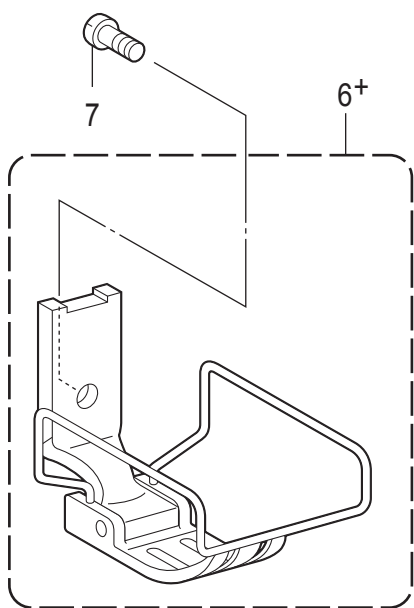

T-8722D

H. ゲージ関係 / Gauge parts

REF.NO	CODE	Q'TY	品名	NAME OF PARTS	RM
1+	* P.57-58	1	ハリダキクミ	NEEDLE CLAMP ASSY	
2	116323001	2	シメネジ3.57	SCREW, SM3.57	
3+	* P.57-58	1	ハリイタ	NEEDLE PLATE	
4	S11244001	1	シメネジ4.37	SCREW, SM4.37	
5	SC0568001	1	サラネジ4.37	SCREW FLAT SM4.37-40X8	
6+	* P.57-58	1	オサエクミ	PRESSER FOOT ASSY	
7	113050001	1	シメネジ3.57	SCREW, SM3.57	
8+	* P.57-58	1	オクリバ	FEED DOG	
9	S07494001	2	シメネジ3.18	SCREW, W/SOCKET SM3.18X7	
10			マシンハリ DPX5...(#22)	NEEDLE DPX5...(#22)