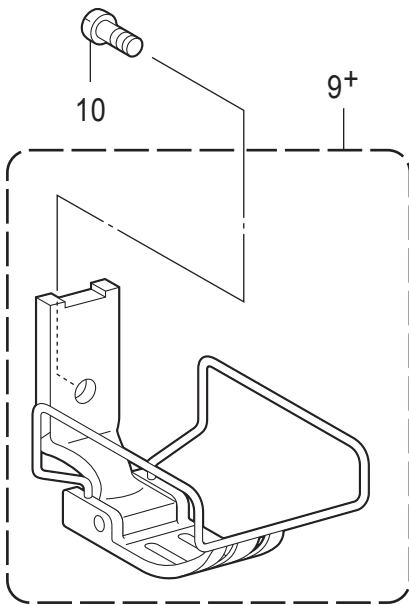

## J. 定规部件 / Gauge parts

参照号	零部件序号	数量	零部件名称	NAME OF PARTS	RM
1+	* P.62-64	1	针夹左组件	NEEDLE CLAMP ASSY, L	
2+	* P.62-64	1	针夹右组件	NEEDLE CLAMP ASSY, R	
3	013660412	2	固定螺钉 SM3.18-40X4	SET SCREW (CP) SM3.18-40X4	
4	S13085001	2	螺钉 SM3.18	SET SCREW, SM3.18	
5	149831101	2	螺钉 SM3.18	SET SCREW SM3.18	
6+	* P.62-64	1	针板	NEEDLE PLATE	
7	S11244001	1	螺钉 SM4.37	SCREW, SM4.37	
8	SC0568001	1	平头螺钉 SM4.37-40X8	SCREW FLAT SM4.37-40X8	
9+	* P.62-64	1	压脚组件	PRESSER FOOT ASSY	
10	113050001	1	螺钉 SM3.57	SCREW, SM3.57	
11+	* P.62-64	1	送布牙	FEED DOG	
12	S07494001	2	螺钉 SM3.18X7	SCREW, W/SOCKET SM3.18X7	
			<用于-403>	<For -403>	
13+			机针 DPX5...(#14)	NEEDLE DPX5...(#14)	
			<用于-405>	<For -405>	
13+			机针 DPX5...(#22)	NEEDLE DPX5...(#22)	