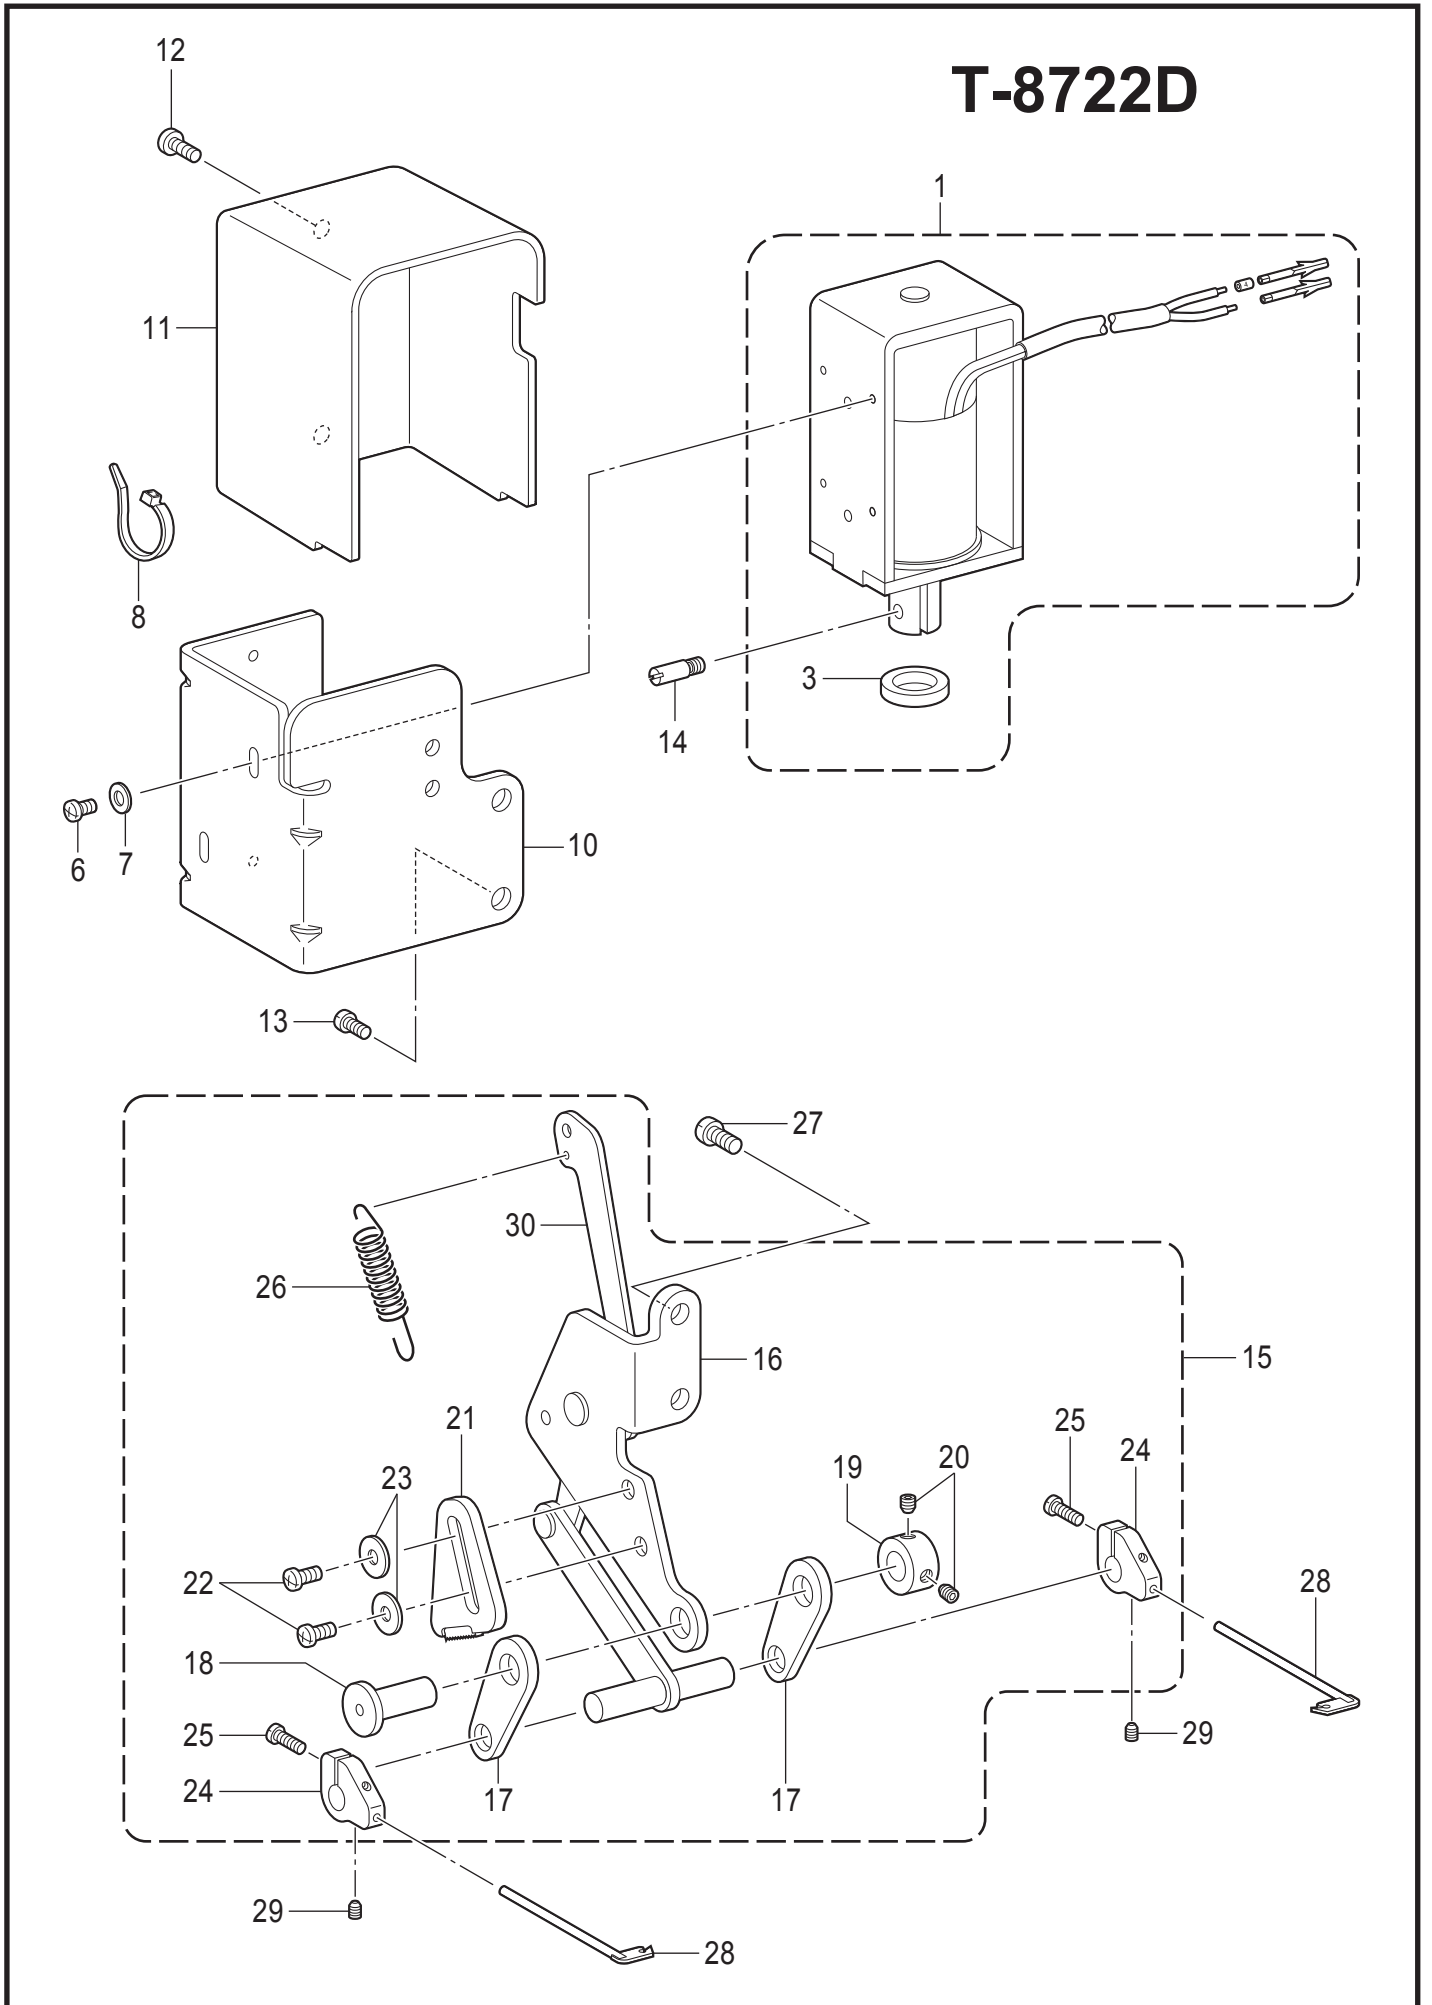

R. 糸払い関係 / Thread wiper mechanism

REF.NO	CODE	Q'TY	品名	NAME OF PARTS	RM
1	SB9910001	1	イトハライソレノイドクミ	THREAD WIPER SOLENOID ASSY	
3	SA7235001	1	ソレノイドクッション	CUSHION SOLENOID	
6	062300616	2	ナベコ3X6	SCREW PAN M3X6	
7	026030233	2	ヒラザガネミガキ3	WASHER PLAIN M 3	
8	SB4155001	1	バンド	BAND	
10	SB4105001	1	ソレノイドホジイタ	SOLENOID HOLDING PLATE	
11	SB4104001	1	ソレノイドカバー	SOLENOID COVER	
12	060400516	2	バインド4X5	SCREW BIND M4X5	
13	062501016	2	ナベコ5X10	SCREW PAN M5X10	
14	S25456001	1	プランジヤピン	PLUNGER PIN	
15	SB4333101	1	イトハライリンククミ	THREAD WIPER LINK ASSY	
16	SB4213101	1	イトハライリンクササエ	THREAD WIPER LINK SUPPORT	
17	SB7015001	1	イトハライリンクCクミ	THREAD WIPER LINK C ASSY	
18	S07550001	1	リンクジク	LINK STUD	
19	SA2504001	1	セットカラ-	SET SCREW COLLAR	
20	012500536	2	アナヒラ5X5	SET SCREW SOCKET (FT) M5X5	
21	SB4210001	1	ストツパ	STOPPER	
22	062500816	2	ナベコ5X8	SCREW PAN M5X8	
23	SB3849001	2	ヒラザガネチュウ5	WASHER_PLAIN_M_5	
24	S07552101	2	イトハライウケ	THREAD WIPER SUPPORT	
25	062661212	2	ナベコ318-40X12	SCREW PAN SM3.18-40X12	
26	SA2684001	1	イトハライバネ	THREAD WIPER SPRING	
27	062501016	2	ナベコ5X10	SCREW PAN M5X10	
28	SB4124001	2	イトハライ	THREAD WIPER	
29	S07424001	2	トメネジ3.18	SET SCREW, W/SOCKET SM3.18X4	
30	SB4211101	1	ソレノイドリンク	SOLENOID LINK