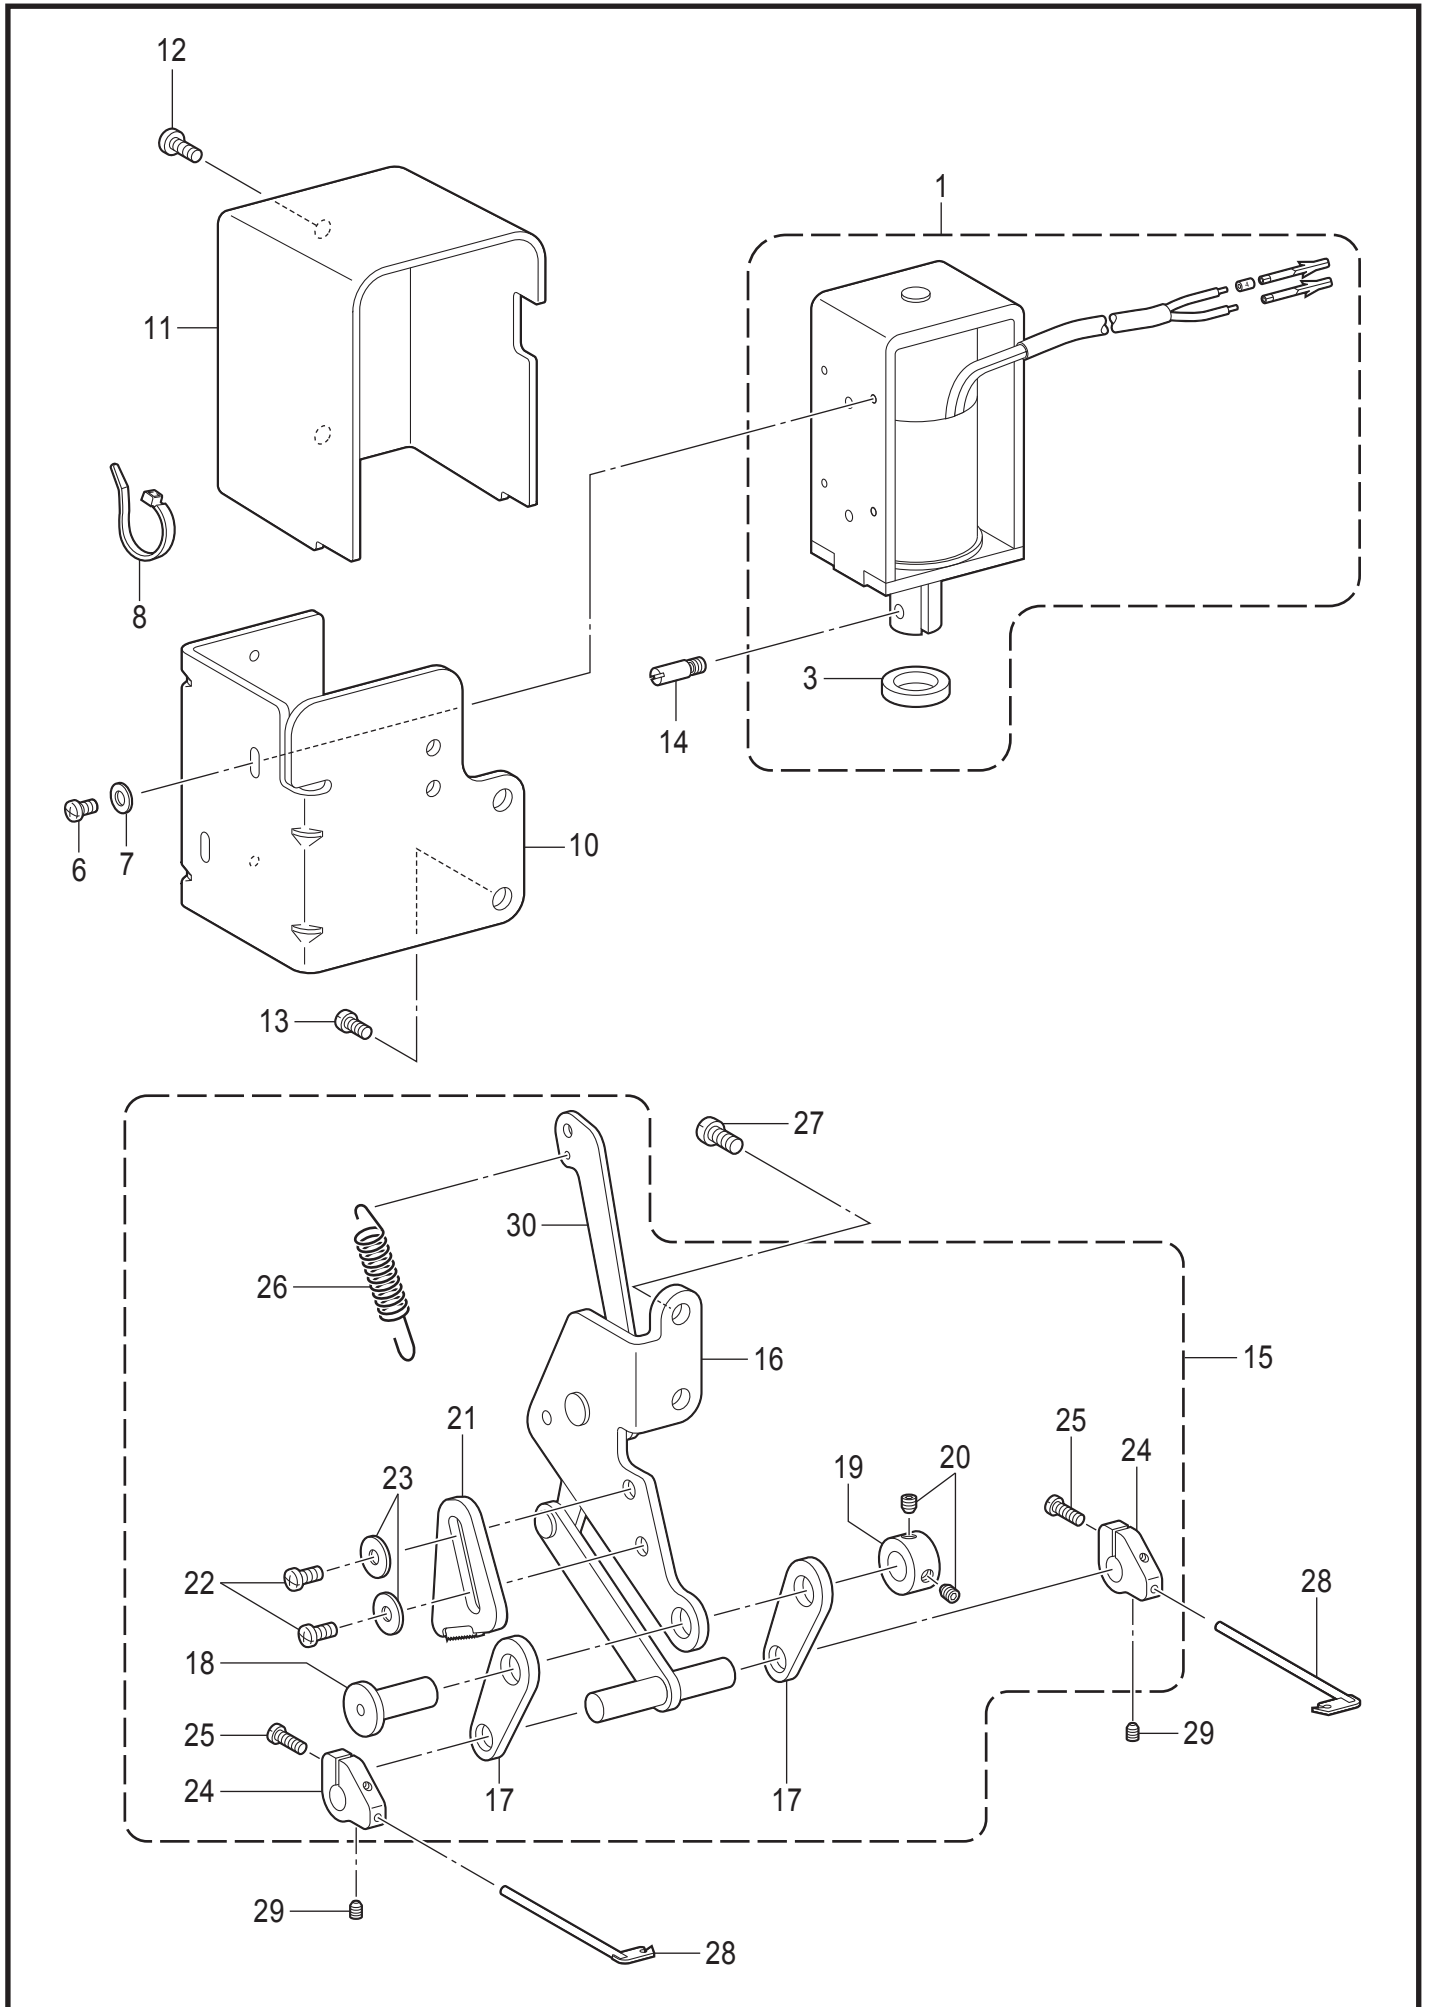

S. 扫线装置 / Thread wiper mechanism

参照号	零部件序号	数量	零部件名称	NAME OF PARTS	RM
1	SB9910001	1	扫线电磁铁组件	THREAD WIPER SOLENOID ASSY	
3	SA7235001	1	电磁铁缓冲垫圈	CUSHION SOLENOID	
6	062300616	2	螺钉 M3X6	SCREW PAN M3X6	
7	026030233	2	垫圈 M3	WASHER PLAIN M 3	
8	SB4155001	1	线夹	BAND	
10	SB4105001	1	电磁铁安装板	SOLENOID HOLDING PLATE	
11	SB4104001	1	电磁铁盖	SOLENOID COVER	
12	060400516	2	螺钉 M4X5	SCREW BIND M4X5	
13	062501016	2	螺钉 M5X10	SCREW PAN M5X10	
14	S25456001	1	柱塞销	PLUNGER PIN	
15	SB4333101	1	扫线连杆组件	THREAD WIPER LINK ASSY	
16	SB4213101	1	扫线连杆支架	THREAD WIPER LINK SUPPORT	
17	SB7015001	1	扫线连杆C组件	THREAD WIPER LINK C ASSY	
18	S07550001	1	连接板轴	LINK STUD	
19	SA2504001	1	紧圈	SET SCREW COLLAR	
20	012500536	2	螺钉 M5X5	SET SCREW SOCKET (FT) M5X5	
21	SB4210001	1	定位板	STOPPER	
22	062500816	2	螺钉 M5X8	SCREW PAN M5X8	
23	SB3849001	2	平垫圈 M5	WASHER_PLAIN_M_5	
24	S07552101	2	扫线器架	THREAD WIPER SUPPORT	
25	062661212	2	螺钉 SM3.18-40X12	SCREW PAN SM3.18-40X12	
26	SA2684001	1	弹簧	THREAD WIPER SPRING	
27	062501016	2	螺钉 M5X10	SCREW PAN M5X10	
28	SB4124001	2	扫线器	THREAD WIPER	
29	S07424001	2	螺钉 SM3.18X4	SET SCREW, W/SOCKET SM3.18X4	
30	SB4211101	1	电磁铁连杆	SOLENOID LINK	