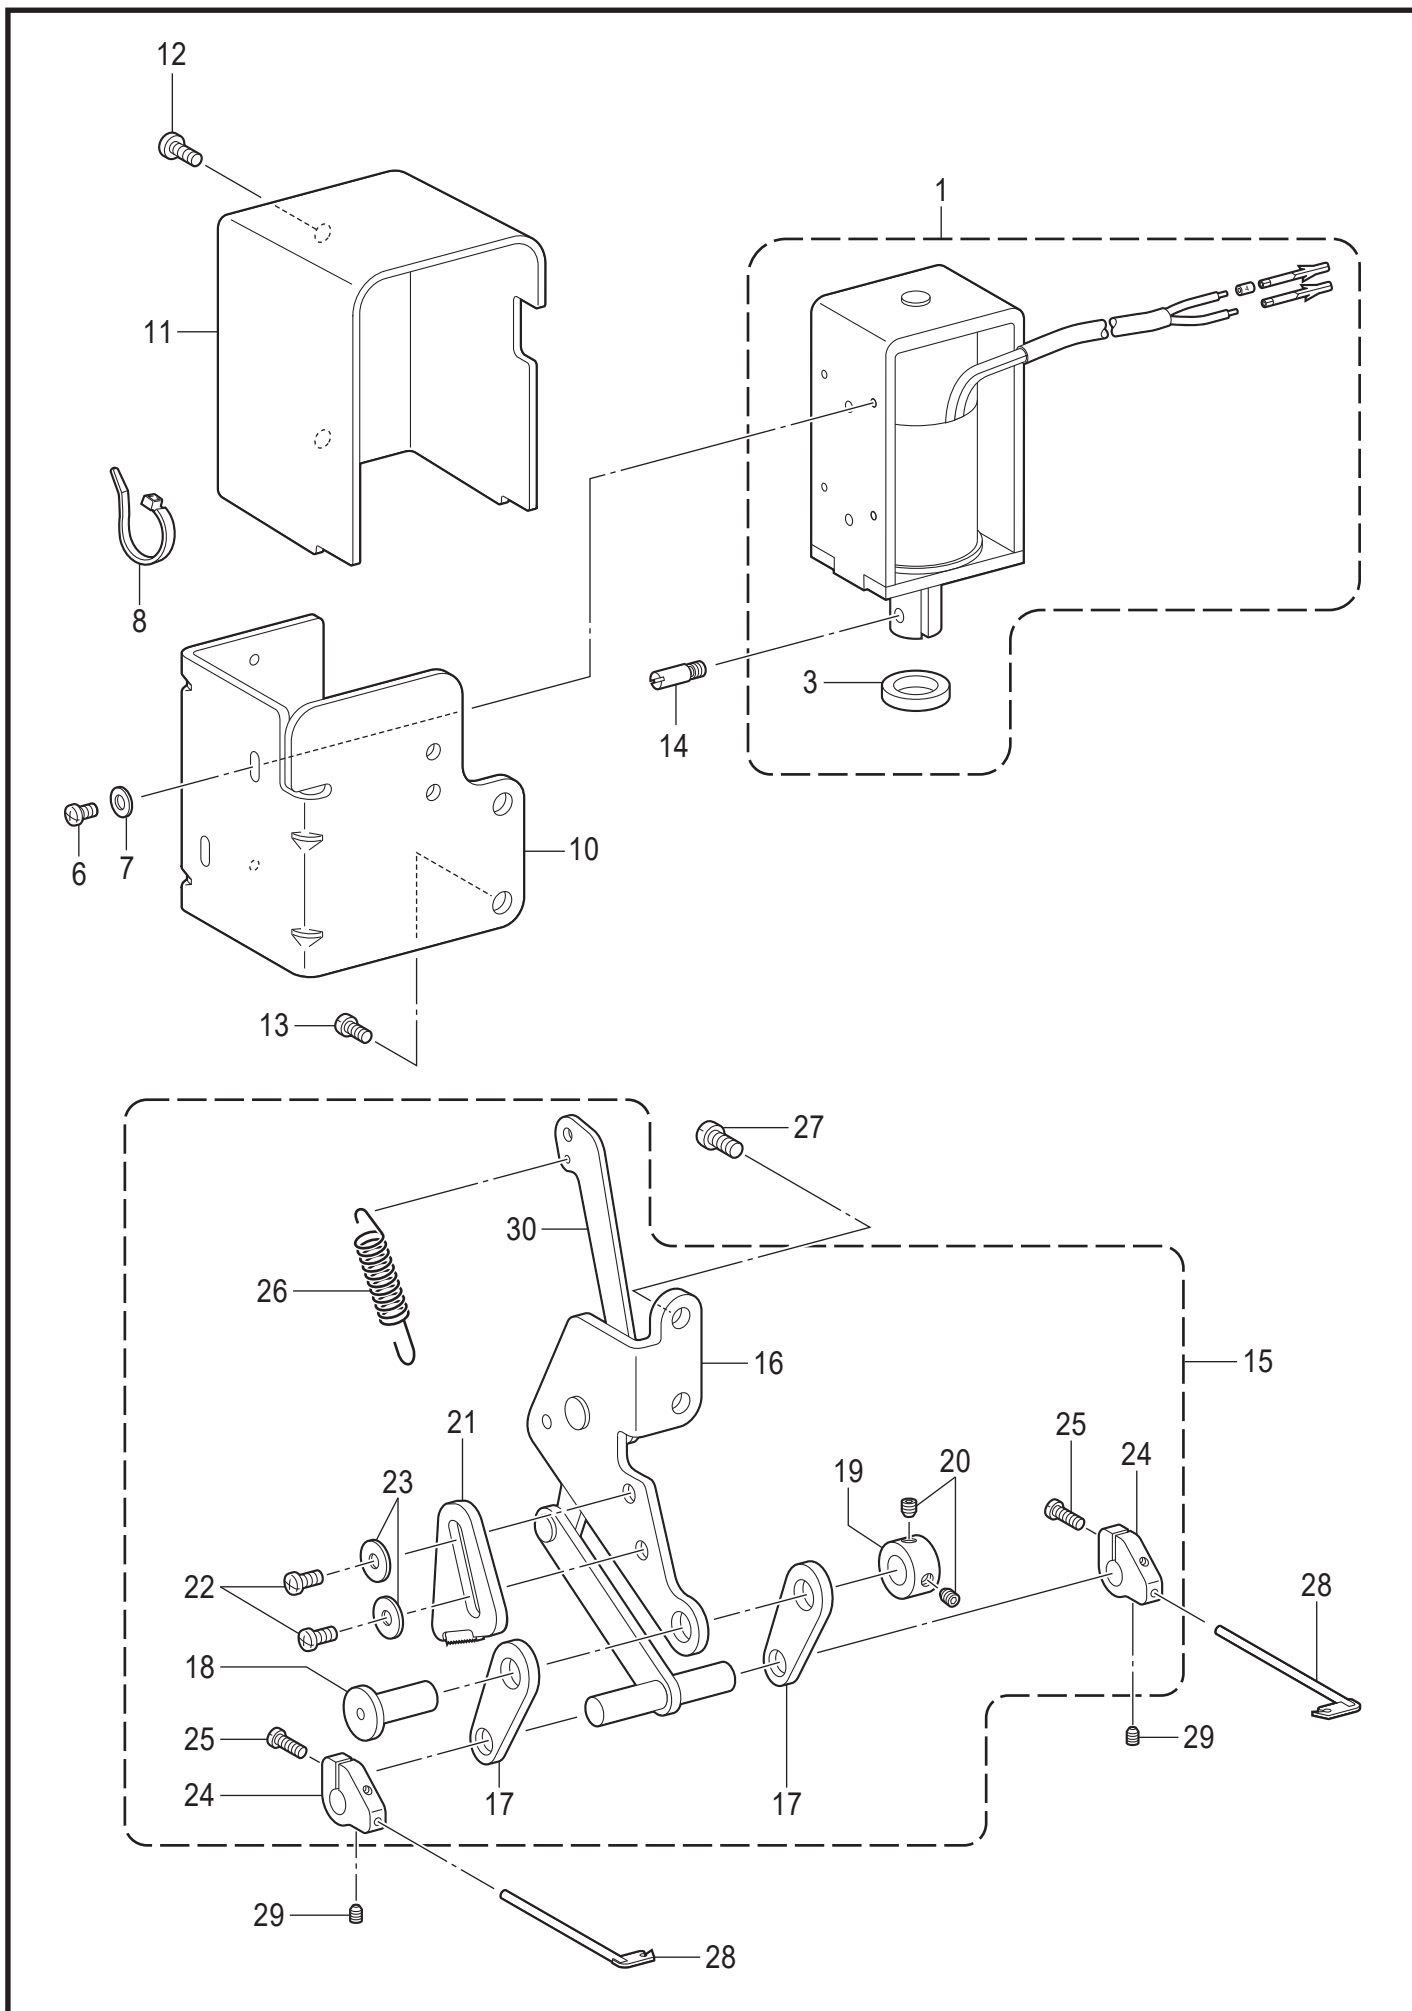

R. 糸払い関係 (T-8422D) / Thread wiper mechanism (T-8422D)

REF.NO	CODE	Q'TY	品名	NAME OF PARTS	RM
1	SB9910001	1	イトハライソレノイドクミ	THREAD WIPER SOLENOID ASSY	
3	SA7235001	1	ソレノイドクツシヨン	CUSHION SOLENOID	
6	062300616	2	ナベコ3X6	SCREW PAN M3X6	
7	026030233	2	ヒラザガネミガキ3	WASHER PLAIN M 3	
8	SB4155001	1	バンド	BAND	
10	SB4105001	1	ソレノイドホジイタ	SOLENOID HOLDING PLATE	
11	SB4104001	1	ソレノイドカバー	SOLENOID COVER	
12	060400516	2	バインド4X5	SCREW BIND M4X5	
13	062501016	2	ナベコ5X10	SCREW PAN M5X10	
14	S25456001	1	プランジヤピン	PLUNGER PIN	
15	SB4333101	1	イトハライリンククミ	THREAD WIPER LINK ASSY	
16	SB4213101	1	イトハライリンクササエ	THREAD WIPER LINK SUPPORT	
17	SB7015001	1	イトハライリンクCクミ	THREAD WIPER LINK C ASSY	
18	S07550001	1	リンクジク	LINK STUD	
19	SA2504001	1	セットカラ-	SET SCREW COLLAR	
20	012500536	2	アナヒラ5X5	SET SCREW SOCKET (FT) M5X5	
21	SB4210001	1	ストツパ	STOPPER	
22	062500816	2	ナベコ5X8	SCREW PAN M5X8	
23	SB3849001	2	ヒラザガネチュウ5	WASHER_PLAIN_M_5	
24	S07552101	2	イトハライウケ	THREAD WIPER SUPPORT	
25	062661212	2	ナベコ318-40X12	SCREW PAN SM3.18-40X12	
26	SA2684001	1	イトハライバネ	THREAD WIPER SPRING	
27	062501016	2	ナベコ5X10	SCREW PAN M5X10	
28	SB4124001	2	イトハライ	THREAD WIPER	
29	S07424001	2	トメネジ3.18	SET SCREW, W/SOCKET SM3.18X4	
30	SB4211101	1	ソレノイドリンク	SOLENOID LINK